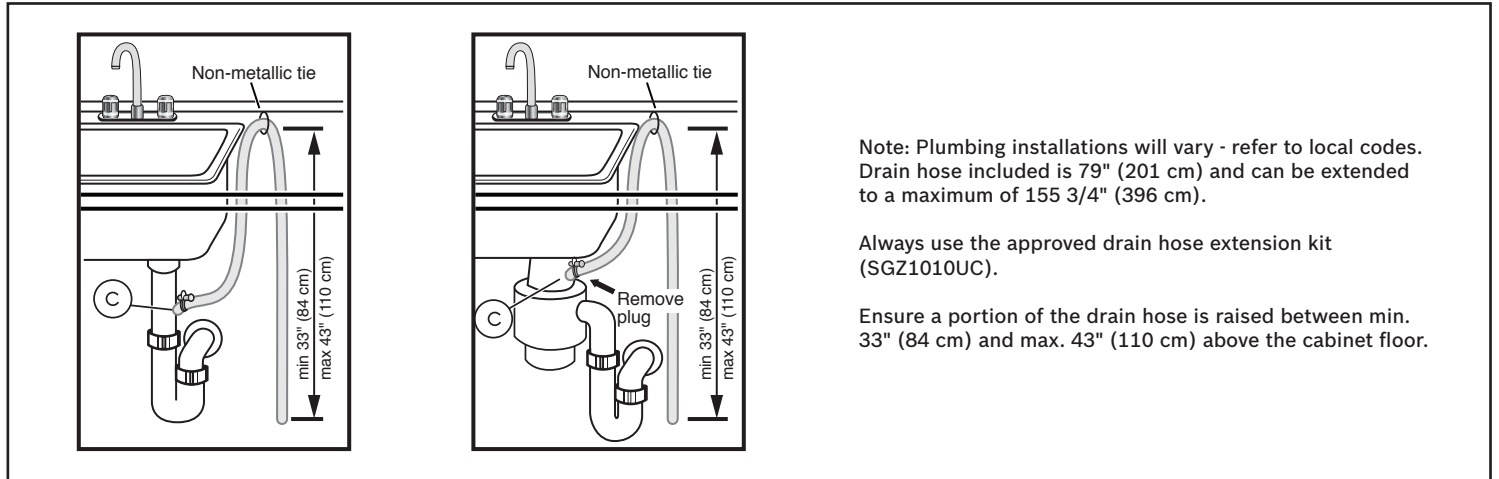

Notes: All height, width and depth dimensions are shown in inches. BSH reserves the absolute and unrestricted right to change product materials and specifications, at any time, without notice. Consult the product's installation instructions for final dimensional data and other details prior to making cutout.

24" Scoop Handle Dishwasher

300 Series – White SHS53CD2N

BOSCH

Invented for life

Installation Details

Accessories: To purchase Bosch accessories, cleaners & parts please visit www.bosch-home.com/us/store or call 1-800-944-2904 (Mon to Fri 5 am to 6 pm PST, Sat 6 am to 3 pm PST).