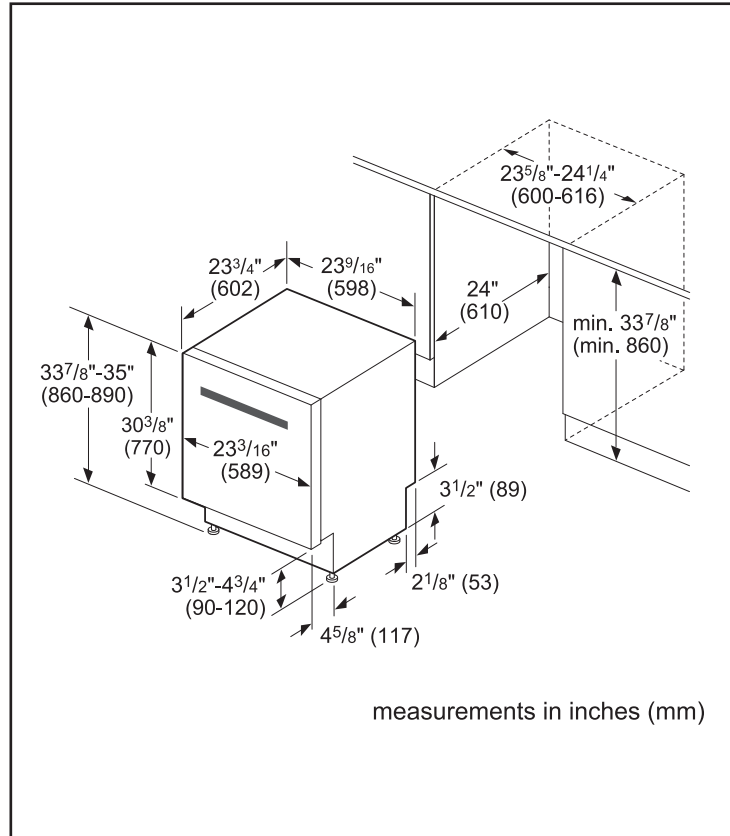

24" Scoop Handle Dishwasher

300 Series – White SHS53CD2N

Installation Details

Accessories: To purchase Bosch accessories, cleaners & parts please visit www.bosch-home.com/us/store or call 1-800-944-2904 (Mon to Fri 5 am to 6 pm PST, Sat 6 am to 3 pm PST).

Notes: All height, width and depth dimensions are shown in inches. BSH reserves the absolute and unrestricted right to change product materials and specifications, at any time, without notice. Consult the product's installation instructions for final dimensional data and other details prior to making cutout.

Warranties: Please see Use & Care manual or Bosch website for statement of limited warranty.

For more information on our entire line of products, go to www.bosch-home.com/us or call 1-800-944-2904

© BSH Home Appliances Corporation. All rights reserved. Bosch is a registered trademark of Robert Bosch GmbH.