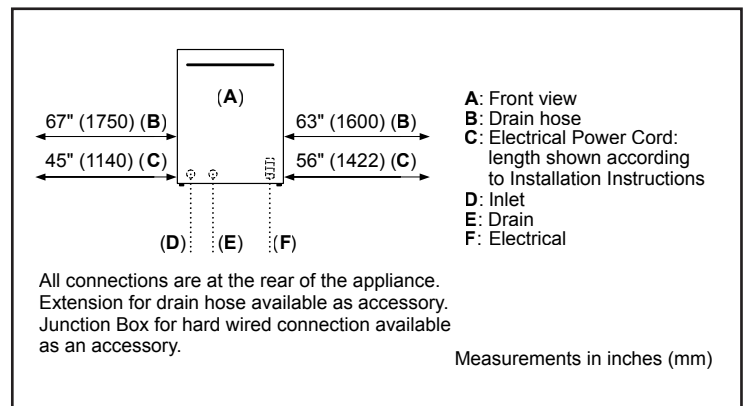

24" Scoop Handle Dishwasher

300 Series – White SHS53CD2N

Installation Details

Accessories: To purchase Bosch accessories, cleaners & parts please visit www.bosch-home.com/us/store or call 1-800-944-2904 (Mon to Fri 5 am to 6 pm PST, Sat 6 am to 3 pm PST).

Notes: All height, width and depth dimensions are shown in inches. BSH reserves the absolute and unrestricted right to change product materials and specifications, at any time, without notice. Consult the product's installation instructions for final dimensional data and other details prior to making cutout.

Warranties: Please see Use & Care manual or Bosch website for statement of limited warranty.

For more information on our entire line of products, go to www.bosch-home.com/us or call 1-800-944-2904

© BSH Home Appliances Corporation. All rights reserved. Bosch is a registered trademark of Robert Bosch GmbH.