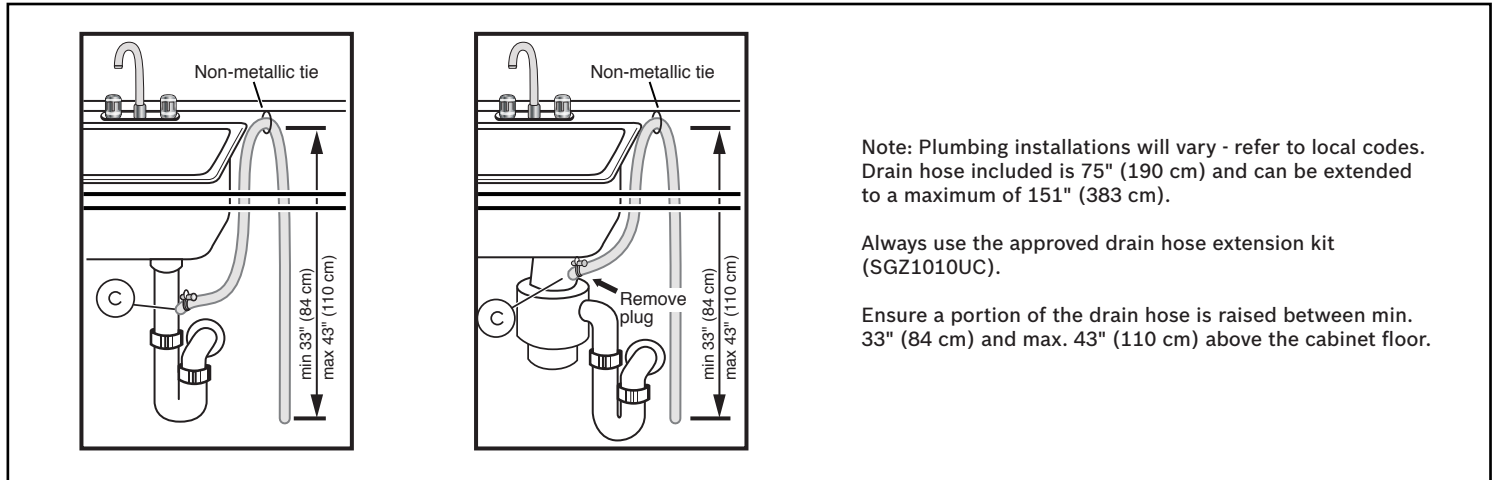

Notes: All height, width and depth dimensions are shown in inches. BSH reserves the absolute and unrestricted right to change product materials and specifications, at any time, without notice. Consult the product's installation instructions for final dimensional data and other details prior to making cutout.

24" Bar Handle Dishwasher

Benchmark Series – Stainless Steel SHX89PW75N

BOSCH

Invented for life

Installation Details

Accessories: To purchase Bosch accessories, cleaners & parts please visit www.bosch-home.com/us/store or call 1-800-944-2904 (Mon to Fri 5 am to 6 pm PST, Sat 6 am to 3 pm PST).