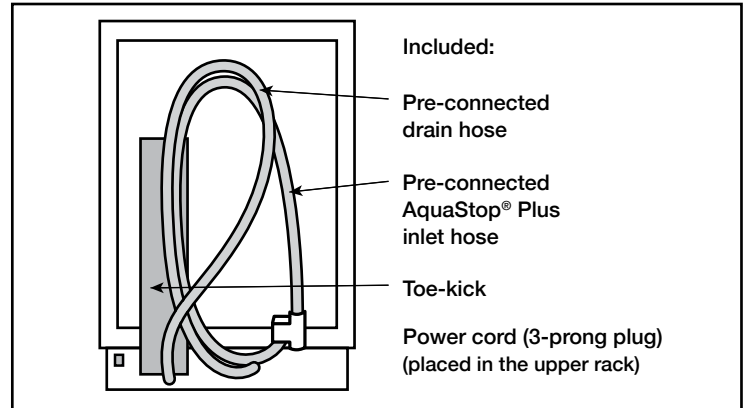

Notes: All height, width and depth dimensions are shown in inches. BSH reserves the absolute and unrestricted right to change product materials and specifications, at any time, without notice. Consult the product's installation instructions for final dimensional data and other details prior to making cutout.

24" Bar Handle Dishwasher

Benchmark Series – Stainless Steel SHX89PW75N

BOSCH

Invented for life

Installation Details

Accessories: To purchase Bosch accessories, cleaners & parts please visit www.bosch-home.com/us/store or call 1-800-944-2904 (Mon to Fri 5 am to 6 pm PST, Sat 6 am to 3 pm PST).