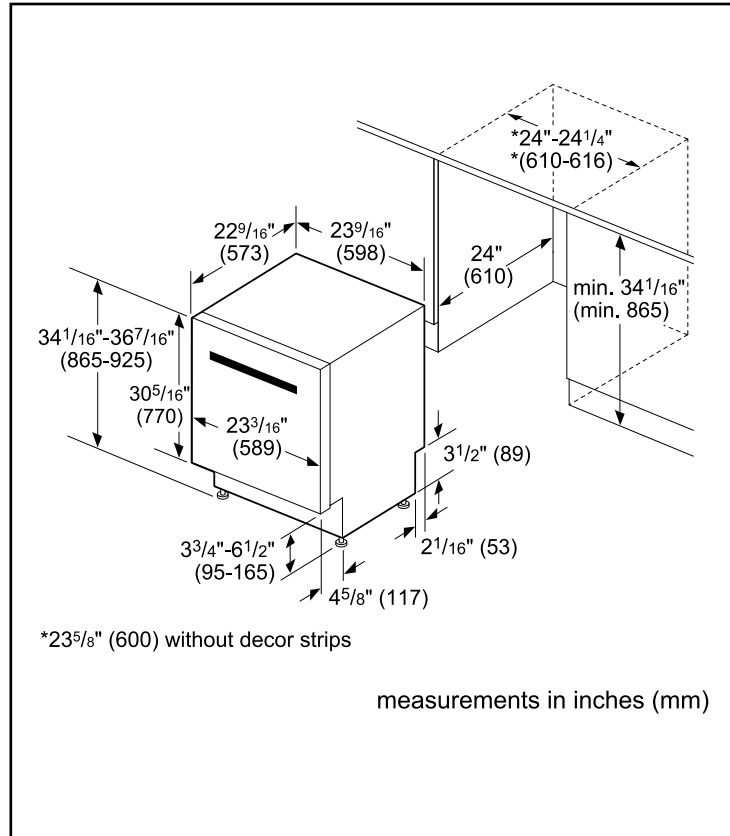

24" Bar Handle Dishwasher

Benchmark Series – Stainless Steel SHX89PW75N

BOSCH

Invented for life

Installation Details

Accessories: To purchase Bosch accessories, cleaners & parts please visit www.bosch-home.com/us/store or call 1-800-944-2904 (Mon to Fri 5 am to 6 pm PST, Sat 6 am to 3 pm PST).

Notes: All height, width and depth dimensions are shown in inches. BSH reserves the absolute and unrestricted right to change product materials and specifications, at any time, without notice. Consult the product's installation instructions for final dimensional data and other details prior to making cutout.

Warranties: Please see Use & Care manual or Bosch website for statement of limited warranty.

For more information on our entire line of products, go to www.bosch-home.com/us or call 1-800-944-2904

© BSH Home Appliances Corporation. All rights reserved. Bosch is a registered trademark of Robert Bosch GmbH.