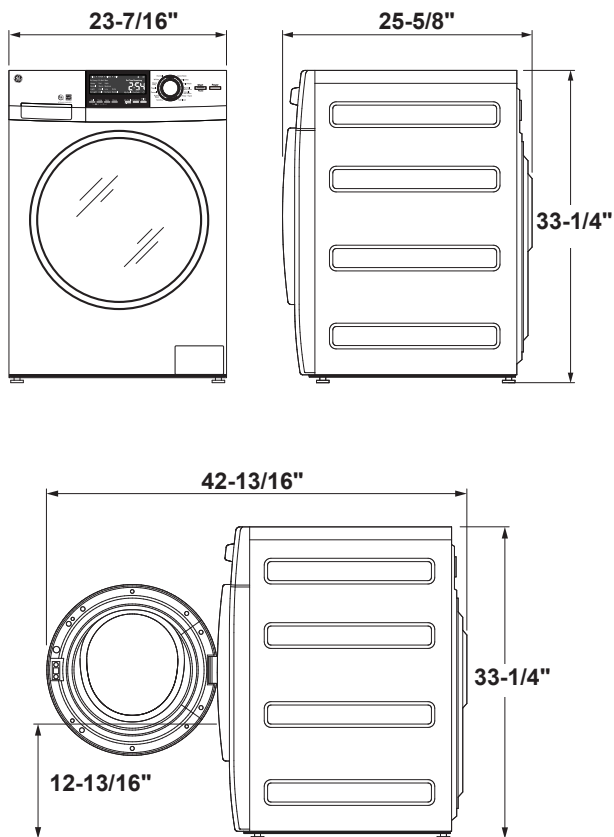

Power Requirements

Electrical Rating	120V, 60Hzt

Product Technical Illustration

ADA COMPLIANCE: 4" ADA riser and drip pan for 24" frontload model: GAF140SSNWW (sold separately)

General Appliance Information

Please read all installation details and instructions before use.

Contact Us

For questions regarding this product please refer to our website at haierappliances.com or call our customer service center at 877-337-3639.