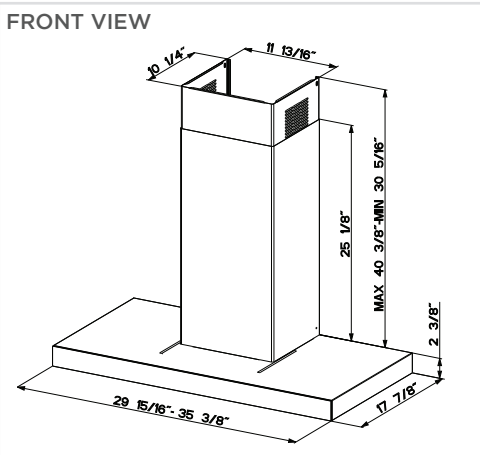

STILO GLASS

MODEL	FUN #	SIZE/MATERIAL	MOTOR CLASS
STGL30SSV	325.0678.082	30" Black Glass	295/395/600 CFM
STGL36SSV	325.0678.081	36" Black Glass	295/395/600 CFM

FEATURES		PERFORMANCE	ACCESSORIES
Dimensions		Motor	FILTER2 Charcoal Filter Kit
Ceiling Height	Min 24" OFF - 7' 8 1/16" Max 30" OFF - 9' 3/4"	No. of Fan Speeds	4
Canopy Depth-Height	17 1/2" D x 2 3/8" H	Motor Class	295/395/600
Ducting		Variable Air Management	Ability to set to 295, 395, 600 CFM
Type	Ducted / Ductless with DUCT4 kit	Energy-Efficient Motor	Yes
Duct Size	6" Round Top Vent	Sound PRO Motor	Yes
Lighting		Display	
Type	Energy-Efficient LED	Controls	Digital LED Behind Glass
# of Bulbs	Two - 1 Watt - 1 Level	Delay Shut-Off	15 Minutes
Grease Filters		Intensive Speed	6 Minutes
Filter Type	Stainless Mesh	Other	
Dishwasher Safe	Yes	ADA Compliant	With Remote Control
Filter Wash Alarm	Yes	Faber Cloud App*	Control with Mobile Device
Anti-Pollution	24 Hour	Voice Activated	Apple Siri, Google Home or Amazon Alexa
		Remote Control	Purchase Separately
		Power Cord Included	Yes
			WIREBOX Fixed Wire Box
			HIGH4 Chimney Kit
			DUCT4 Ductless Kit (up to 11' ceiling)
			REMORIG Wireless Remote Control
			MUDAMPER6 6" Make-up Air Kit
			MUDAMPER8 8" Make-up Air Kit

*NOTE: Some features only accessible from Faber Cloud App or smart speaker

DIMENSIONAL DRAWINGS

Rev6 324

800 Aviation Parkway, Smyrna, TN 37167 (508) 358-5353 | www.faberonline.com