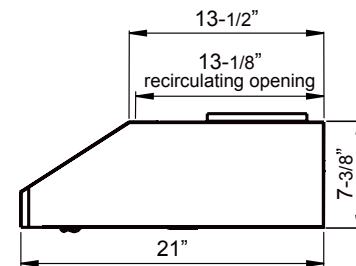

ZEPHYRONLINE.COM

TOP

SIDE

BACK

MODEL	AK7100BS-BF	AK7100BS290-BF	AK7136BS-BF	AK7136BS290-BF
Stainless Steel Size	30"	30"	36"	36"
BLOWER PERFORMANCE				
Blower CFM (Min. - Max.)	150 - 400	120 - 290	150 - 400	120 - 290
Sones (Min. - Max.)	2 - 5	1.1 - 3.2	2 - 5	1.1 - 3.2
FEATURES				
Controls	Mechanical Slide	Mechanical Slide	Mechanical Slide	Mechanical Slide
Speed Levels	3	3	3	3
Auto Delay-Off	No	No	No	No
Lighting	LumiLight LED, 6W x2	LumiLight LED, 6W x2	LumiLight LED, 6W x2	LumiLight LED, 6W x2
Dual-Level Lighting	Yes	Yes	Yes	Yes
Filters	Baffle x2	Baffle x2	Baffle x2	Baffle x2
Recirculating Option	Yes	Yes	Yes	Yes
DUCT SPECIFICATIONS				
Vertical Internal Blower	7" Round or 3-1/4" x 10"	7" Round or 3-1/4" x 10"	7" Round or 3-1/4" x 10"	7" Round or 3-1/4" x 10"
Horizontal Internal Blower	3-1/4" x 10"	3-1/4" x 10"	3-1/4" x 10"	3-1/4" x 10"
400 CFM AC POWER	120V, 60Hz at Max. 1.7A	120V, 60Hz at Max. 1.7A	120V, 60Hz at Max. 1.7A	120V, 60Hz at Max. 1.7A
290 CFM AC POWER	120V, 60Hz at Max. 1.55A	120V, 60Hz at Max. 1.55A	120V, 60Hz at Max. 1.55A	120V, 60Hz at Max. 1.55A
OPTIONAL ACCESSORIES				
Recirculating Kit	ZRC-0071	ZRC-0071	ZRC-0071	ZRC-0071
Make-Up Air Kit	MUA006A	MUA006A	MUA006A	MUA006A
Damper, 7" Round	AK00067	AK00067	AK00067	AK00067
MOUNTING HEIGHT RANGE*	24" - 32"	24" - 32"	24" - 32"	24" - 32"
WARRANTY	3 years parts, 1 year labor	3 years parts, 1 year labor	3 years parts, 1 year labor	3 years parts, 1 year labor

*Mounting height refers to distance between top of a 36" tall cooking surface and bottom of hood.