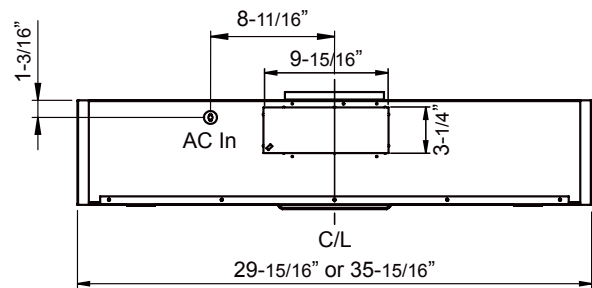

ZEPHYRONLINE.COM

TOP

SIDE

BACK

MODEL	AK7100BS-BF	AK7100BS290-BF	AK7136BS-BF	AK7136BS290-BF
Stainless Steel Size	30"	30"	36"	36"
BLOWER PERFORMANCE				
Blower CFM (Min. - Max.)	150 - 400	120 - 290	150 - 400	120 - 290
Sones (Min. - Max.)	2 - 5	1.1 - 3.2	2 - 5	1.1 - 3.2
FEATURES				
Controls	Mechanical Slide	Mechanical Slide	Mechanical Slide	Mechanical Slide
Speed Levels	3	3	3	3
Auto Delay-Off	No	No	No	No
Lighting	LumiLight LED, 6W x2	LumiLight LED, 6W x2	LumiLight LED, 6W x2	LumiLight LED, 6W x2
Dual-Level Lighting	Yes	Yes	Yes	Yes
Filters	Baffle x2	Baffle x2	Baffle x2	Baffle x2
Recirculating Option	Yes	Yes	Yes	Yes
DUCT SPECIFICATIONS				
Vertical Internal Blower	7" Round or 3-1/4" x 10"	7" Round or 3-1/4" x 10"	7" Round or 3-1/4" x 10"	7" Round or 3-1/4" x 10"
Horizontal Internal Blower	3-1/4" x 10"	3-1/4" x 10"	3-1/4" x 10"	3-1/4" x 10"
400 CFM AC POWER	120V, 60Hz at Max. 1.7A	120V, 60Hz at Max. 1.7A	120V, 60Hz at Max. 1.7A	120V, 60Hz at Max. 1.7A
290 CFM AC POWER	120V, 60Hz at Max. 1.55A	120V, 60Hz at Max. 1.55A	120V, 60Hz at Max. 1.55A	120V, 60Hz at Max. 1.55A
OPTIONAL ACCESSORIES				
Recirculating Kit	ZRC-0071	ZRC-0071	ZRC-0071	ZRC-0071
Make-Up Air Kit	MUA006A	MUA006A	MUA006A	MUA006A
Damper, 7" Round	AK00067	AK00067	AK00067	AK00067
MOUNTING HEIGHT RANGE*	24" - 32"	24" - 32"	24" - 32"	24" - 32"
WARRANTY	3 years parts, 1 year labor	3 years parts, 1 year labor	3 years parts, 1 year labor	3 years parts, 1 year labor

*Mounting height refers to distance between top of a 36" tall cooking surface and bottom of hood.