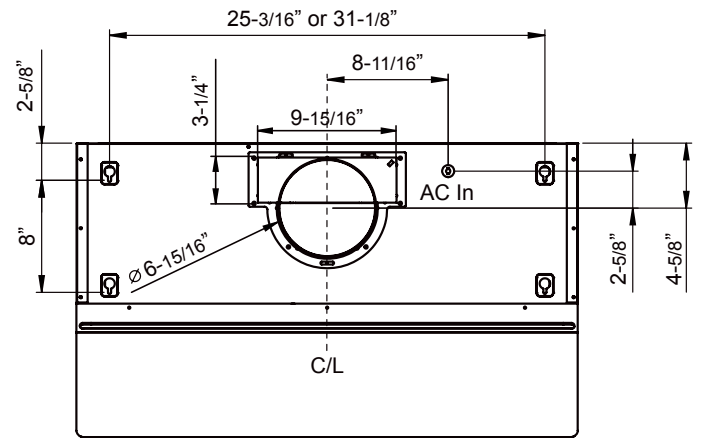

ZEPHYRONLINE.COM

TOP

SIDE

BACK

MODEL	AK7100BS-BF	AK7100BS290-BF	AK7136BS-BF	AK7136BS290-BF
Stainless Steel Size	30"	30"	36"	36"
BLOWER PERFORMANCE				
Blower CFM (Min. - Max.)	150 - 400	120 - 290	150 - 400	120 - 290
Sones (Min. - Max.)	2 - 5	1.1 - 3.2	2 - 5	1.1 - 3.2
FEATURES				
Controls	Mechanical Slide	Mechanical Slide	Mechanical Slide	Mechanical Slide
Speed Levels	3	3	3	3
Auto Delay-Off	No	No	No	No
Lighting	LumiLight LED, 6W x2	LumiLight LED, 6W x2	LumiLight LED, 6W x2	LumiLight LED, 6W x2
Dual-Level Lighting	Yes	Yes	Yes	Yes
Filters	Baffle x2	Baffle x2	Baffle x2	Baffle x2
Recirculating Option	Yes	Yes	Yes	Yes
DUCT SPECIFICATIONS				
Vertical Internal Blower	7" Round or 3-1/4" x 10"	7" Round or 3-1/4" x 10"	7" Round or 3-1/4" x 10"	7" Round or 3-1/4" x 10"
Horizontal Internal Blower	3-1/4" x 10"	3-1/4" x 10"	3-1/4" x 10"	3-1/4" x 10"
400 CFM AC POWER	120V, 60Hz at Max. 1.7A	120V, 60Hz at Max. 1.7A	120V, 60Hz at Max. 1.7A	120V, 60Hz at Max. 1.7A
290 CFM AC POWER	120V, 60Hz at Max. 1.55A	120V, 60Hz at Max. 1.55A	120V, 60Hz at Max. 1.55A	120V, 60Hz at Max. 1.55A
OPTIONAL ACCESSORIES				
Recirculating Kit	ZRC-0071	ZRC-0071	ZRC-0071	ZRC-0071
Make-Up Air Kit	MUA006A	MUA006A	MUA006A	MUA006A
Damper, 7" Round	AK00067	AK00067	AK00067	AK00067
MOUNTING HEIGHT RANGE*	24" - 32"	24" - 32"	24" - 32"	24" - 32"
WARRANTY	3 years parts, 1 year labor	3 years parts, 1 year labor	3 years parts, 1 year labor	3 years parts, 1 year labor

*Mounting height refers to distance between top of a 36" tall cooking surface and bottom of hood.