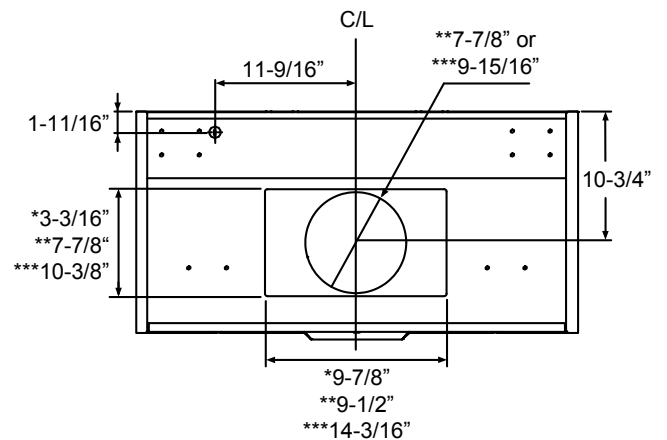

ACT™

	INTERNAL BLOWER STANDARD	INTERNAL BLOWER with ACT™ AIRFLOW CONTROL TECHNOLOGY™*	
		200 - 390	200 - 290
Single Blower (Included) Min. - Max. CFM	200 - 650	200 - 390	200 - 290
Single Blower (Included) Min. - Max. Sones	1 - 6	1 - 4	1 - 3
Dual Blower (Optional) Min. - Max. CFM	400 - 1,200	*AIRFLOW CONTROL TECHNOLOGY™ (ACT™) is an exclusive feature built into specific Zephyr hoods which can limit the maximum blower CFM to meet local code requirements.	
Dual Blower (Optional) Min. - Max. Sones	3.5 - 9		

Optional Wireless Remote Control

TOP

SIDE

BACK

* Single Blower Rect. Ducting Dimension
 ** Single Blower Round Ducting Dimension
 *** Dual Blower Dimension

MODEL

Stainless Steel	AK7500CS	AK7536CS/AK7542CS	AK7548CS/AK7554CS
Size	30"	36"/42"	48"/54"

DUCT SPECIFICATIONS

Vertical Single Internal Blower	8" Round	8" Round	8" Round
Horizontal Single Internal Blower	3-1/4" x 10" or 8" Round	3-1/4" x 10" or 8" Round	3-1/4" x 10" or 8" Round
Vertical Dual Internal Blower	10" Round	10" Round	10" Round
Horizontal Dual Internal Blower	10" Round	10" Round	10" Round