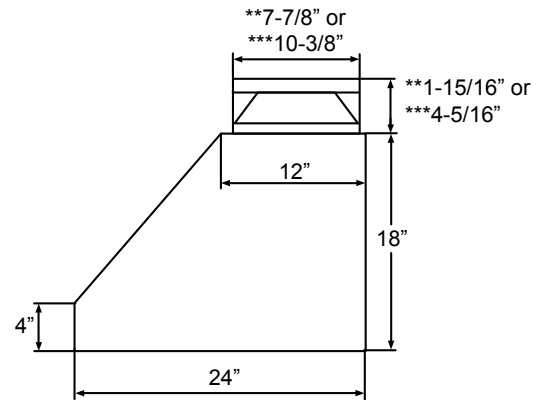

Optional Wireless Remote Control

TOP

SIDE

BACK

* Single Blower Rect. Ducting Dimension
 ** Single Blower Round Ducting Dimension
 *** Dual Blower Dimension

MODEL

Stainless Steel	AK7500CS	AK7536CS/AK7542CS	AK7548CS/AK7554CS
Size	30"	36"/42"	48"/54"

DUCT SPECIFICATIONS

Vertical Single Internal Blower	8" Round	8" Round	8" Round
Horizontal Single Internal Blower	3-1/4" x 10" or 8" Round	3-1/4" x 10" or 8" Round	3-1/4" x 10" or 8" Round
Vertical Dual Internal Blower	10" Round	10" Round	10" Round
Horizontal Dual Internal Blower	10" Round	10" Round	10" Round