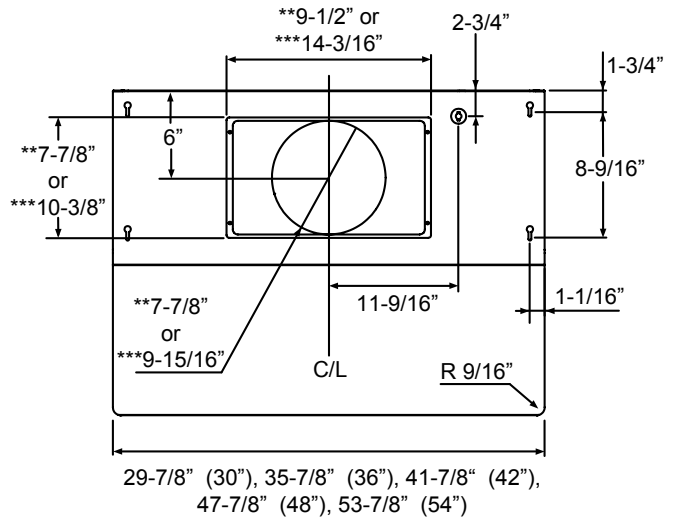

Optional Wireless Remote Control

TOP

SIDE

BACK

* Single Blower Rect. Ducting Dimension
 ** Single Blower Round Ducting Dimension
 *** Dual Blower Dimension

MODEL

Stainless Steel	AK7500CS	AK7536CS/AK7542CS	AK7548CS/AK7554CS
Size	30"	36"/42"	48"/54"

DUCT SPECIFICATIONS

Vertical Single Internal Blower	8" Round	8" Round	8" Round
Horizontal Single Internal Blower	3-1/4" x 10" or 8" Round	3-1/4" x 10" or 8" Round	3-1/4" x 10" or 8" Round
Vertical Dual Internal Blower	10" Round	10" Round	10" Round
Horizontal Dual Internal Blower	10" Round	10" Round	10" Round