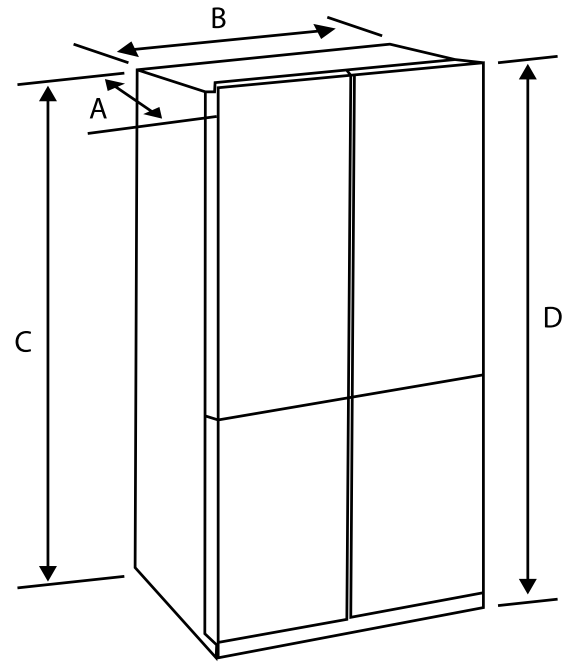

# 36-Inch Counter Depth Refrigerator with Reveal™ Door

**dacor**

**\$3,499 - \$3,699**

Product Dimensions	
<b>A - DEPTH (IN/MM)</b>	28 ½ (723 MM)
<b>B - WIDTH (IN/MM)</b>	35 ¾ (912 MM)
<b>C - HEIGHT (IN/MM)</b>	68 ¾ (1748 MM)
<b>D - OVERALL HEIGHT (IN/MM)</b>	70 (1779 MM)

Installation Cutout Dimensions	
<b>01 - (IN/MM)</b>	More than 2 (50 MM) recommended
<b>02</b>	125°
<b>03 - (IN/MM)</b>	58 (1472 MM)
<b>04 - (IN/MM)</b>	11 ½ (282 MM)
<b>05 - (IN/MM)</b>	24 (610 MM)
<b>06 - (IN/MM)</b>	1 ¾ (47 MM)
<b>07 - (IN/MM)</b>	43 (1093 MM)