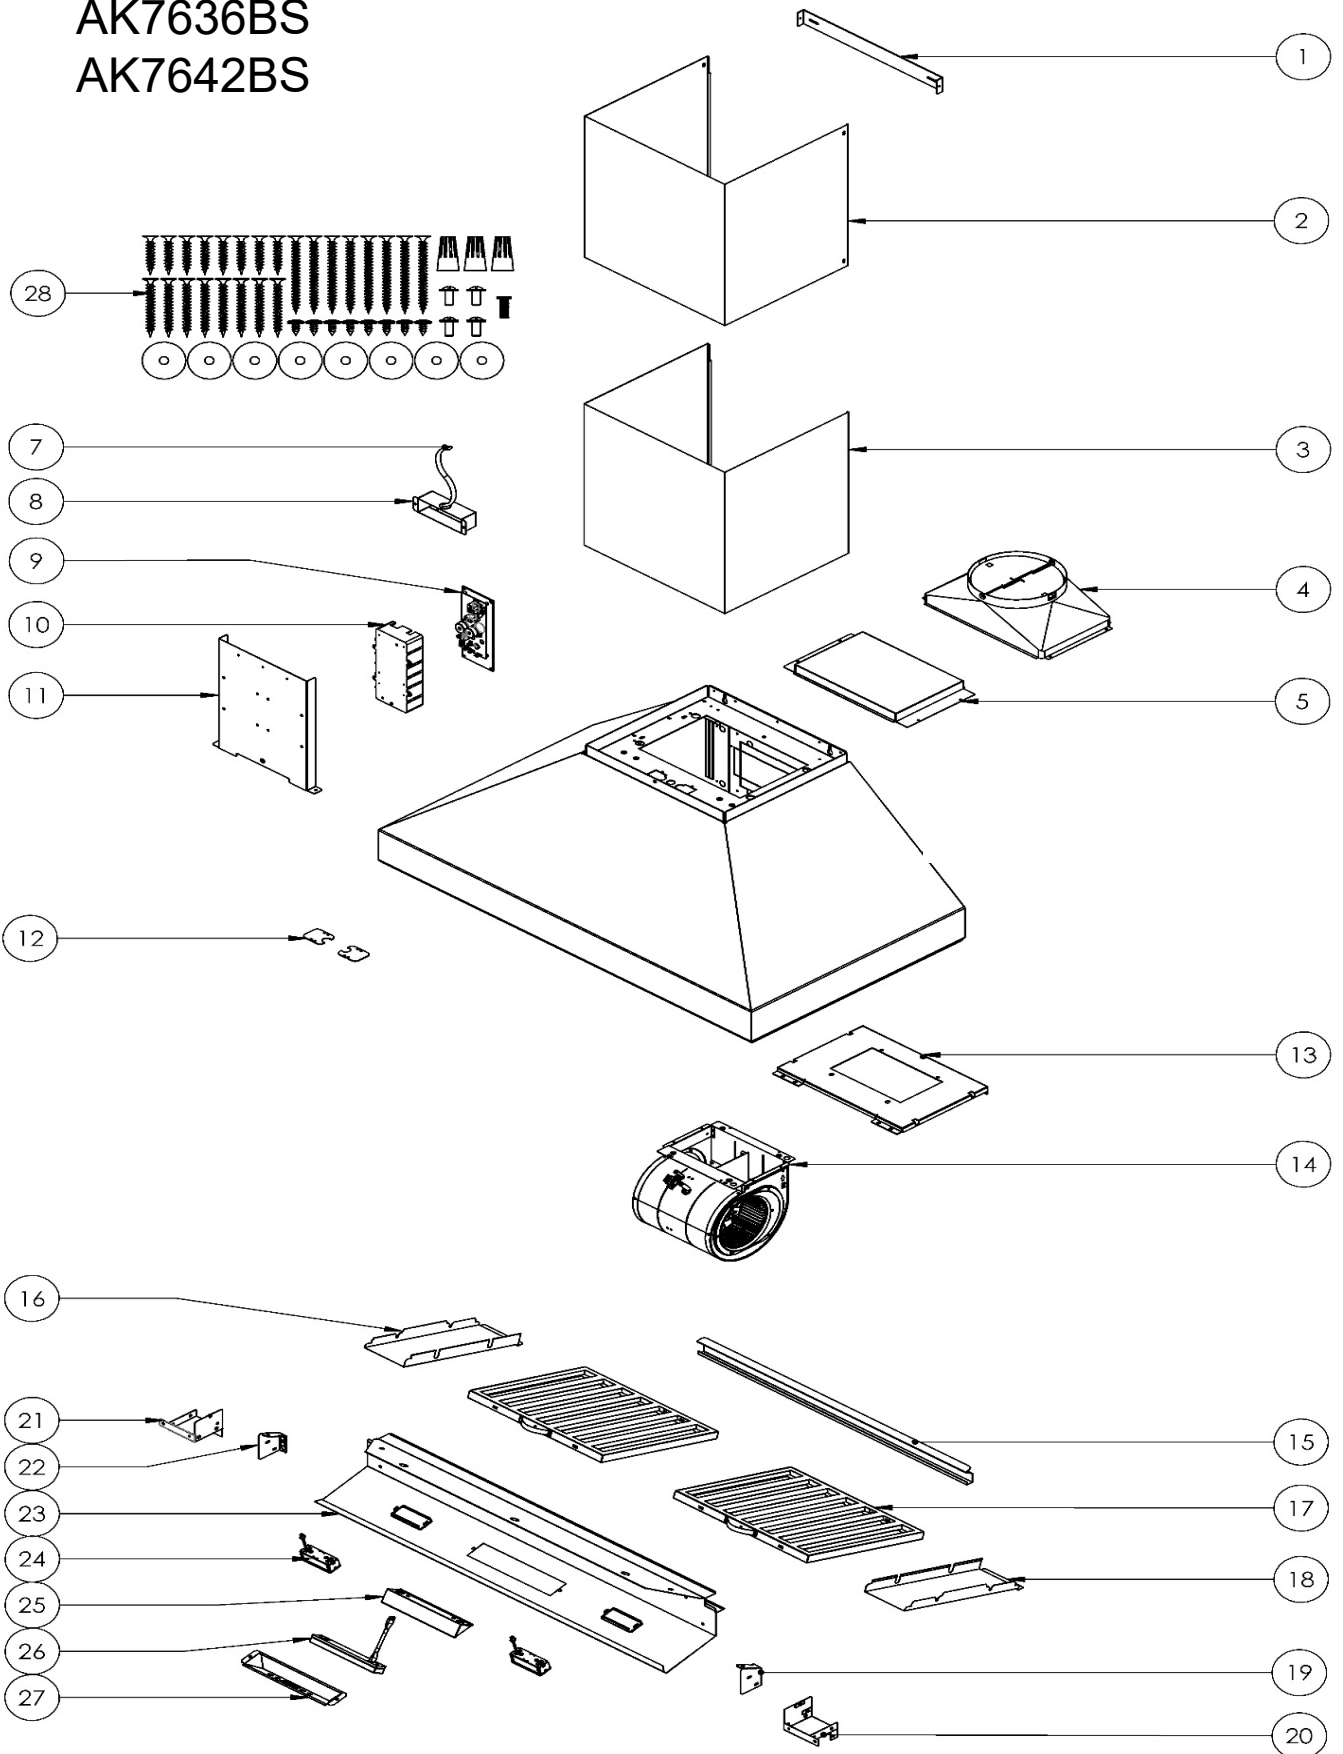

AK7636BS AK7642BS

AK7636BS, AK7642BS

Ref #	Part #	Description	Qty.
1	54140235	Duct Cover Bracket	1
2	50050188	Upper Duct Cover	1
3	50050189	Lower Duct Cover	1
4	54050084	8 Inch Round Duct Collar	1
5	56210110	Top Cover Venting Plate	1
7	11030144	Power Wire Cable	1
8	56200085	Electrical Box	1
9	11010149	Main Control Board	1
10	56200051	Control Board Box	1
11	54140326	Component Bracket	1
12	56210111	Wiring Hole Cover	2
13	54140236	Single Motor Bracket	1
14	12120086	PowerWave Blower	1
15	56130049	Residue Tray	1
16	50120139	Left Panel Spacer (AK7636BS)	1
16	50120141	Left Panel Spacer (AK7642BS)	1
17	50210033	Pro Baffle Filter	2
18	50120140	Right Panel Spacer (AK7636BS)	1
18	50120142	Right Panel Spacer (AK7642BS)	1
19	54140208	Right Bracket	1
20	54140327	Right Light Panel Bracket	1
21	54140328	Left Light Panel Bracket	1
22	54140209	Left Bracket	1
23	50110367	Light Panel (AK7636BS)	1
23	50110368	Light Panel (AK7642BS)	1
24	Z0B0052	LumiLight Swivel LED, 6W	2
25	54140238	Switch Bracket	1
26	11000166	Switch Assembly	1
27	52110026	Switch Housing	1
28	05000172	Hardware Packet	1