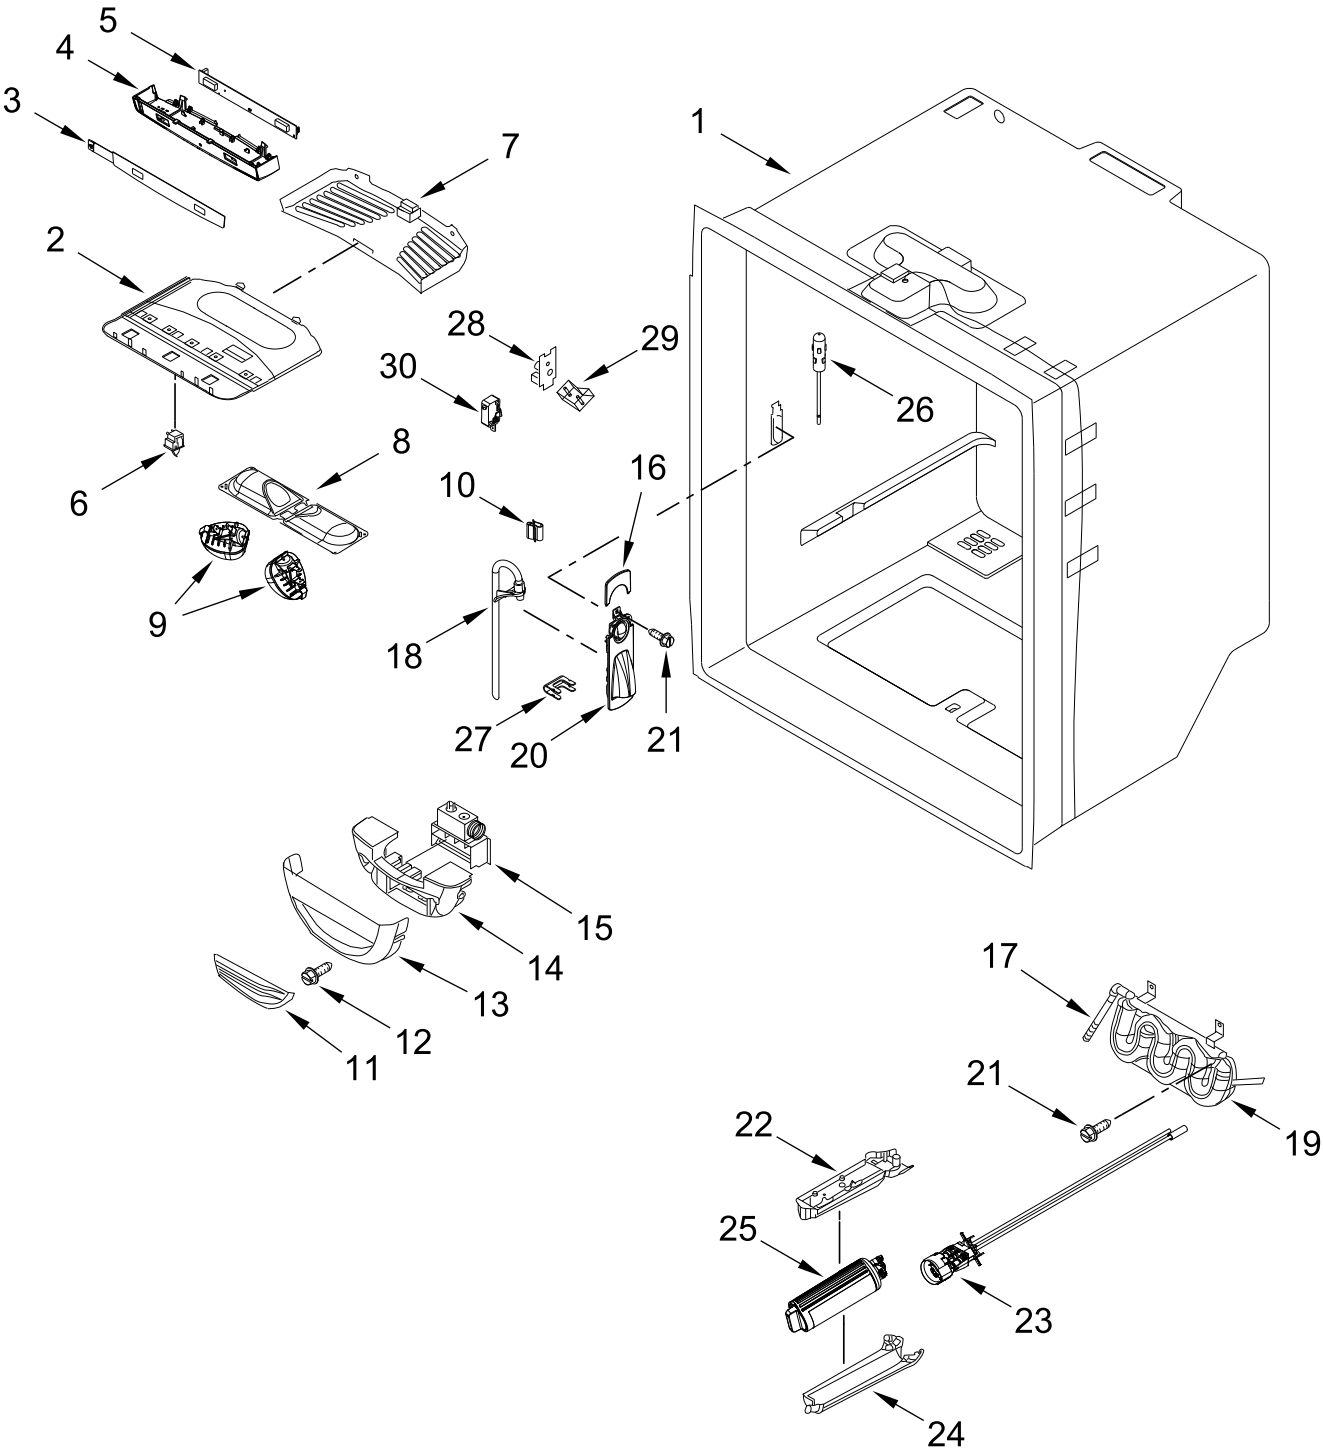

# CABINET PARTS

<u>Illus.</u> <u>No.</u>	<u>Part No.</u>	<u>Description</u>	<u>Illus.</u> <u>No.</u>	<u>Part No.</u>	<u>Description</u>	<u>Illus.</u> <u>No.</u>	<u>Part No.</u>	<u>Description</u>
1		Literature Parts	11	W10673840	Screw (Stainless)	21		Shim, Hinge
	W11580822	Owners Manual	12		Hinge, Top		12999501	Left Hand
	W11730574	Energy Guide		W11456626	Left Hand		12999502	Right Hand
	W11665552	Tech Sheet		W11456625	Right Hand	22		Assembly, Grille (Includes Clips)
2	W11046934	Assembly, Fill Tube (Includes Tubing, Fill Tube Elbow, Tube Insert and Clamp)	13		Cover, Hinge Left Hand (Includes Foil)		W10534155	Grey
3	12698403	Plate, Pivot		W10337648	Grey	23	W10317076	Board, HV Control
4	W11534848	Gasket	14	12992403	Screw	24	W10296541	Lid, HV Control Box
5		Assembly, Roller	15		Hinge, Center	25	12990702	Screw
	W10515763	Left Hand		W11610757	Left Hand	26	12726003	Cover, Water Line
	W10515762	Right Hand	16		Hinge, Center	27	W10208593	Guard, Dual Water Valve
6	W10528513	Sweep, Dual Tube		W11610758	Right Hand	28	688983	Screw
7	M0108107	Clamp, Tube	17		Cover, Corner	29	12990504	Screw
8	12961602	Cover, Control Box		12587703AP	Grey	30	W10211855	Cover, Unit
9	12992602	Screw	18	W10141622	Brake, Roller	31	W11651067	Block, Fill Tube
10		Cover, Hinge Right Hand	19		Cabinet (Not A Serviceable Part)	32	W11446816	Valve, Water Inlet
	12962302AP	Grey	20	W10709365	Screw			

# REFRIGERATOR LINER PARTS