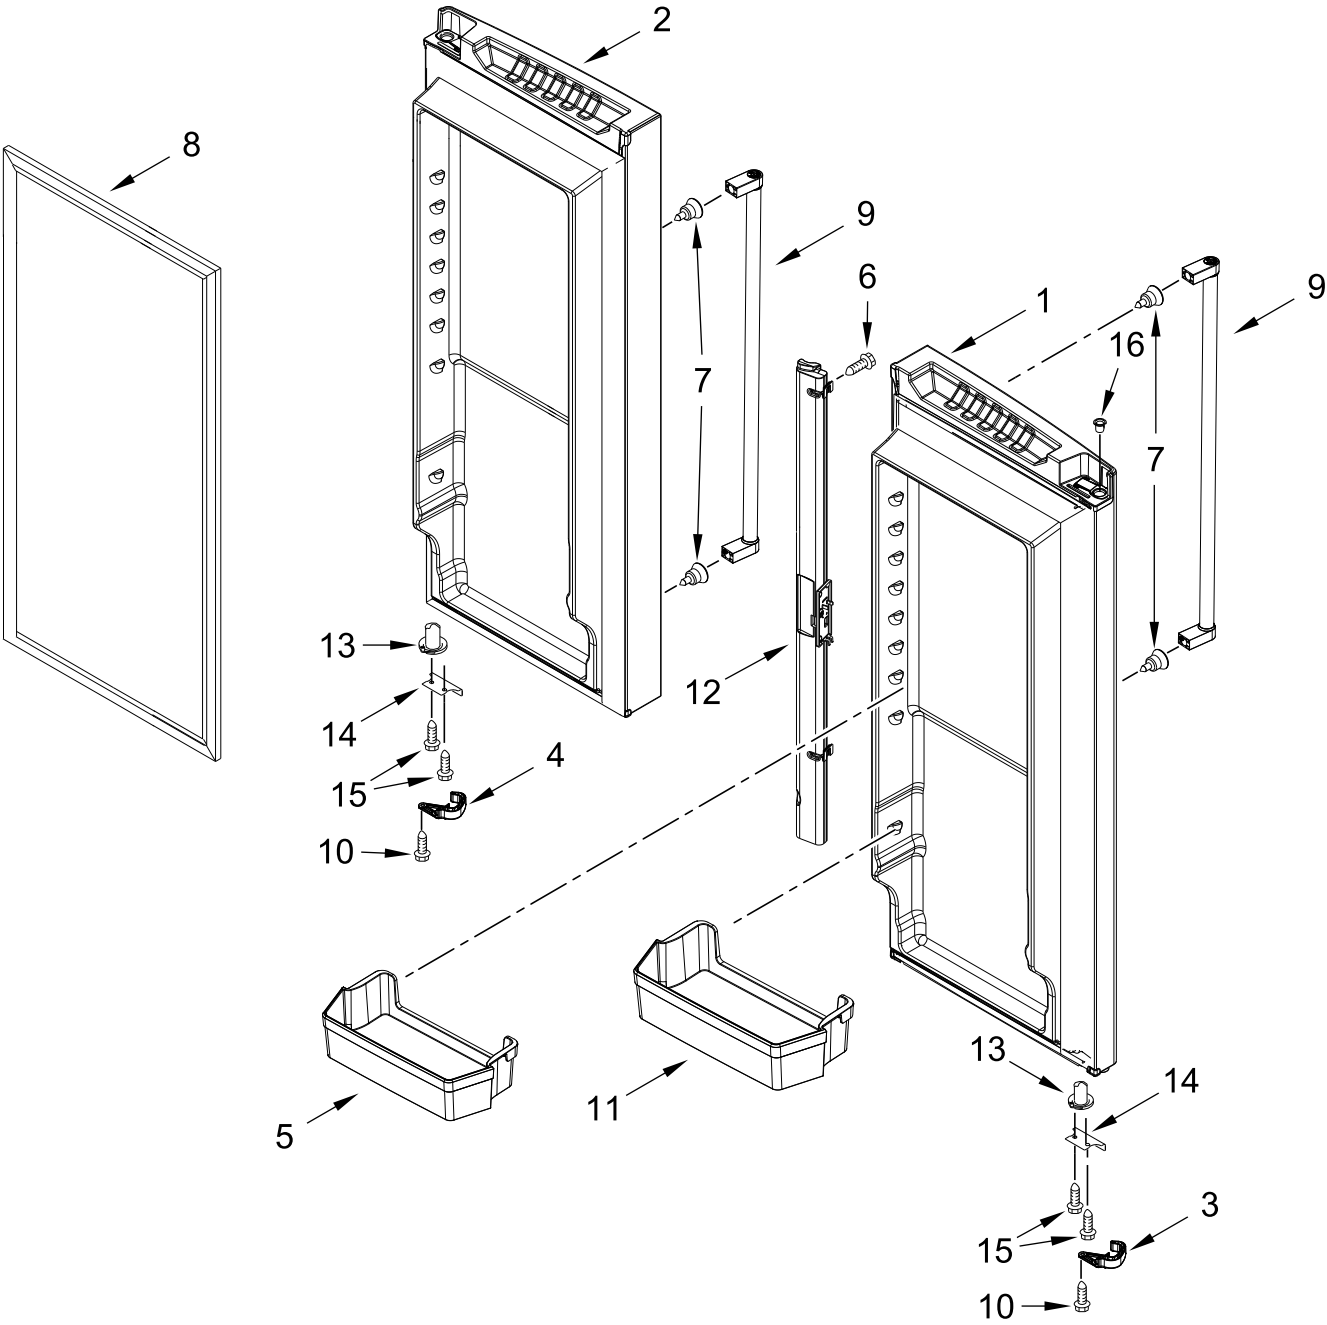

FREEZER LINER AND ICEMAKER PARTS

<u>Illus.</u> <u>No.</u>	<u>Part No.</u>	<u>Description</u>	<u>Illus.</u> <u>No.</u>	<u>Part No.</u>	<u>Description</u>	<u>Illus.</u> <u>No.</u>	<u>Part No.</u>	<u>Description</u>
1		Liner (Not A Serviceable Part)	13		Bracket, Door	23	13057901	Shroud, Evaporator Fan
				W10330994	Left Hand			
2	A3189392	Gasket, Foam		W10330995	Right Hand	24	2169142	Blade, Fan
3	12002497	Gear	14	W10277025	Module, Light	25	W10150583	Grommet, Fan Motor
4		Rack, Side	15	13058002	Clip, Evaporator Motor	26	13062901	Motor, Evaporator
	W11310677	Left Hand	16	W10847849	Switch, Light	27	W10662407	Assembly, Drain Funnel
	W11310678	Right Hand	17	12791419SP	Thermistor			
5	W10802332	Shaft, Rack	18		Cradle, Basket	28	M0500703	Seal
6	12990501	Screw		W10281115	Left Hand	29	B8381501	Gasket, Drain
7	W10157765	Diverter, Air		W10281116	Right Hand	30	12815301	Cover, Thermistor
8	12990521	Screw	19	W11643658	Slide, Door	31	W10171529N	Pan, Ice
9	W11468934	Light Module, LED	20	A3189396	Gasket	32	W11525253	Assembly, Complete Ice maker
10	W11341630	Guide, Fill Tube	21		Adapter, Side			
11	W10308416	Cover, Evaporator		W10284692	Left Hand			
				W10284693	Right Hand			
12	12990511	Screw	22	13024803	Grille, Freezer Air			

REFRIGERATOR DOOR PARTS