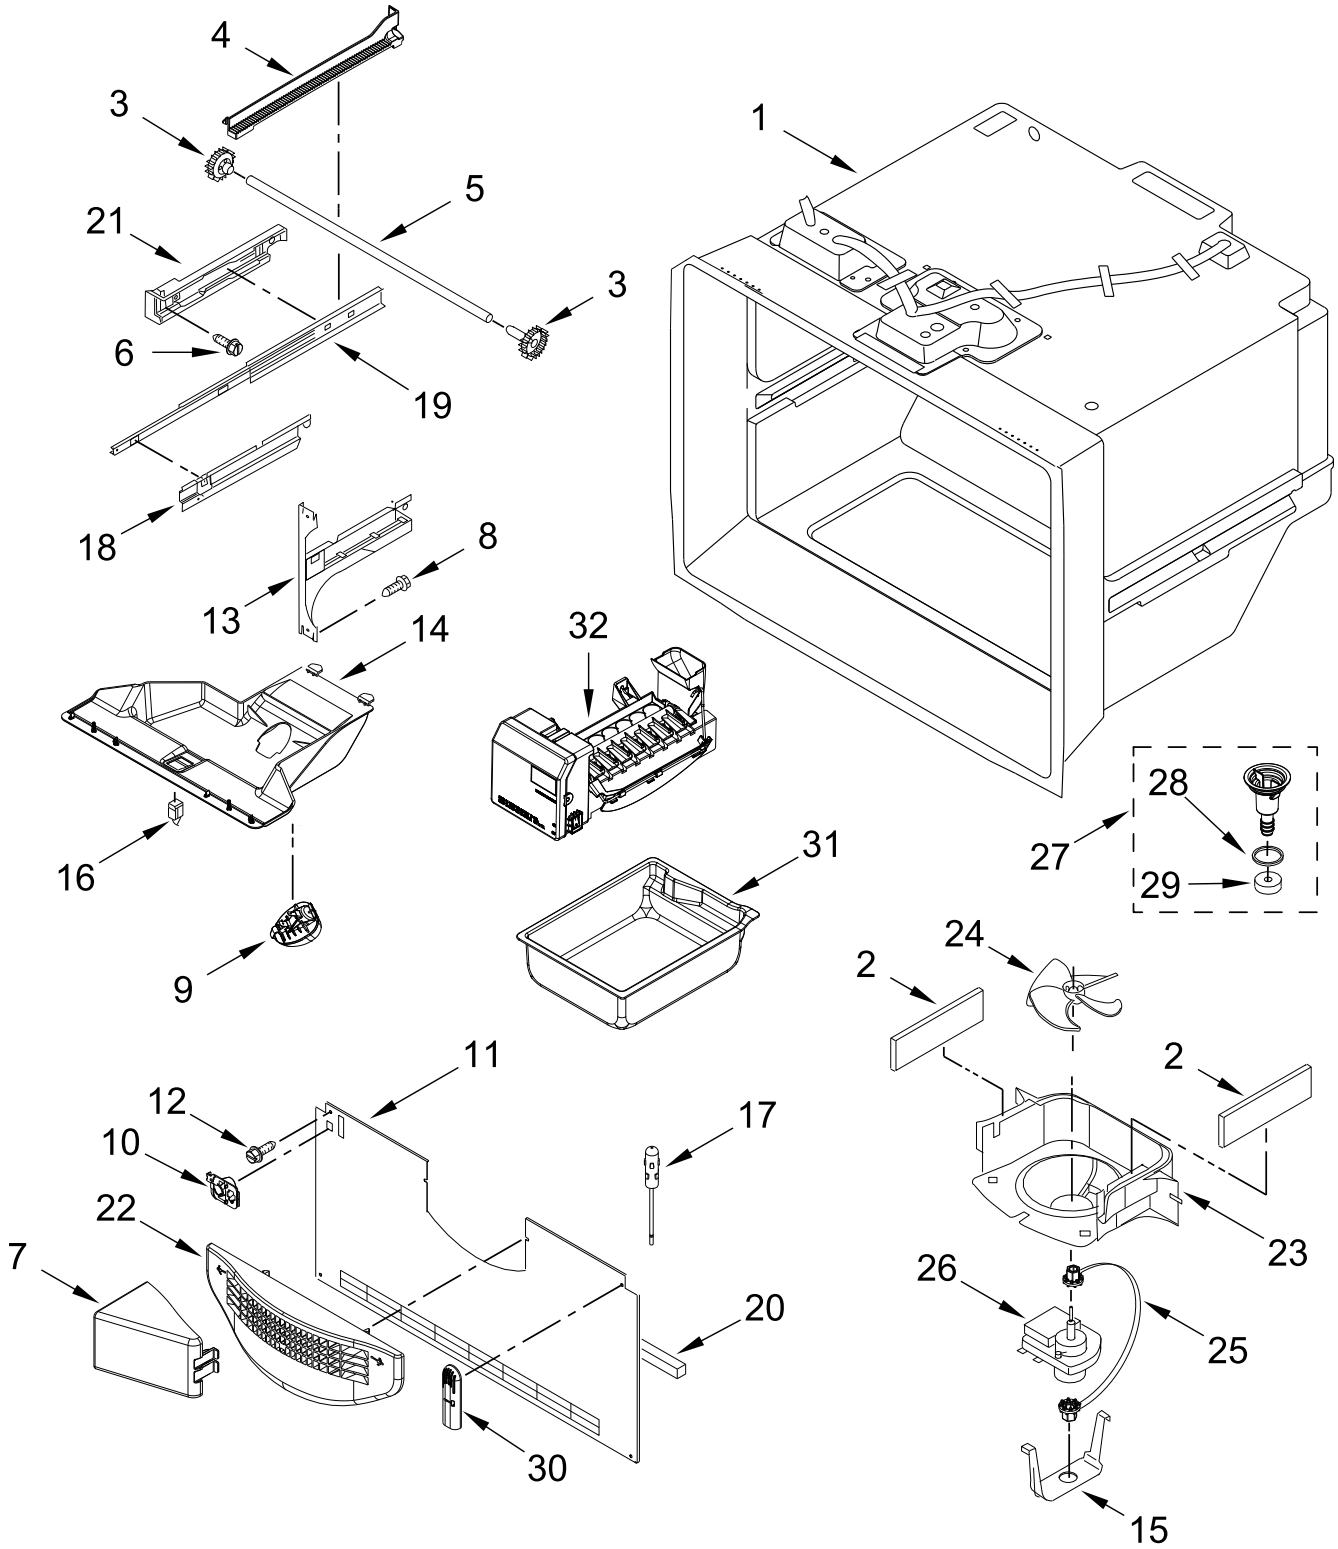

FREEZER LINER AND ICEMAKER PARTS

FREEZER LINER AND ICEMAKER PARTS

<u>Illus.</u> <u>No.</u>	<u>Part No.</u>	<u>Description</u>	<u>Illus.</u> <u>No.</u>	<u>Part No.</u>	<u>Description</u>	<u>Illus.</u> <u>No.</u>	<u>Part No.</u>	<u>Description</u>
1		Liner (Not A Serviceable Part)	13		Bracket, Door	23	13057901	Shroud, Evaporator Fan
				W10330994	Left Hand			
2	A3189392	Gasket, Foam		W10330995	Right Hand	24	2169142	Blade, Fan
3	12002497	Gear	14	W10277025	Module, Light	25	W10150583	Grommet, Fan Motor
4		Rack, Side	15	13058002	Clip, Evaporator Motor	26	13062901	Motor, Evaporator
	W11310677	Left Hand	16	W10847849	Switch, Light	27	W10662407	Assembly, Drain Funnel
	W11310678	Right Hand	17	12791419SP	Thermistor			
5	W10802332	Shaft, Rack	18		Cradle, Basket	28	M0500703	Seal
6	12990501	Screw		W10281115	Left Hand	29	B8381501	Gasket, Drain
7	W10157765	Diverter, Air		W10281116	Right Hand	30	12815301	Cover, Thermistor
8	12990521	Screw	19	W11643658	Slide, Door	31	W10171529N	Pan, Ice
9	W11468934	Light Module, LED	20	A3189396	Gasket	32	W11525253	Assembly, Complete Ice maker
10	W11341630	Guide, Fill Tube	21		Adapter, Side			
11	W10308416	Cover, Evaporator		W10284692	Left Hand			
				W10284693	Right Hand			
12	12990511	Screw	22	13024803	Grille, Freezer Air