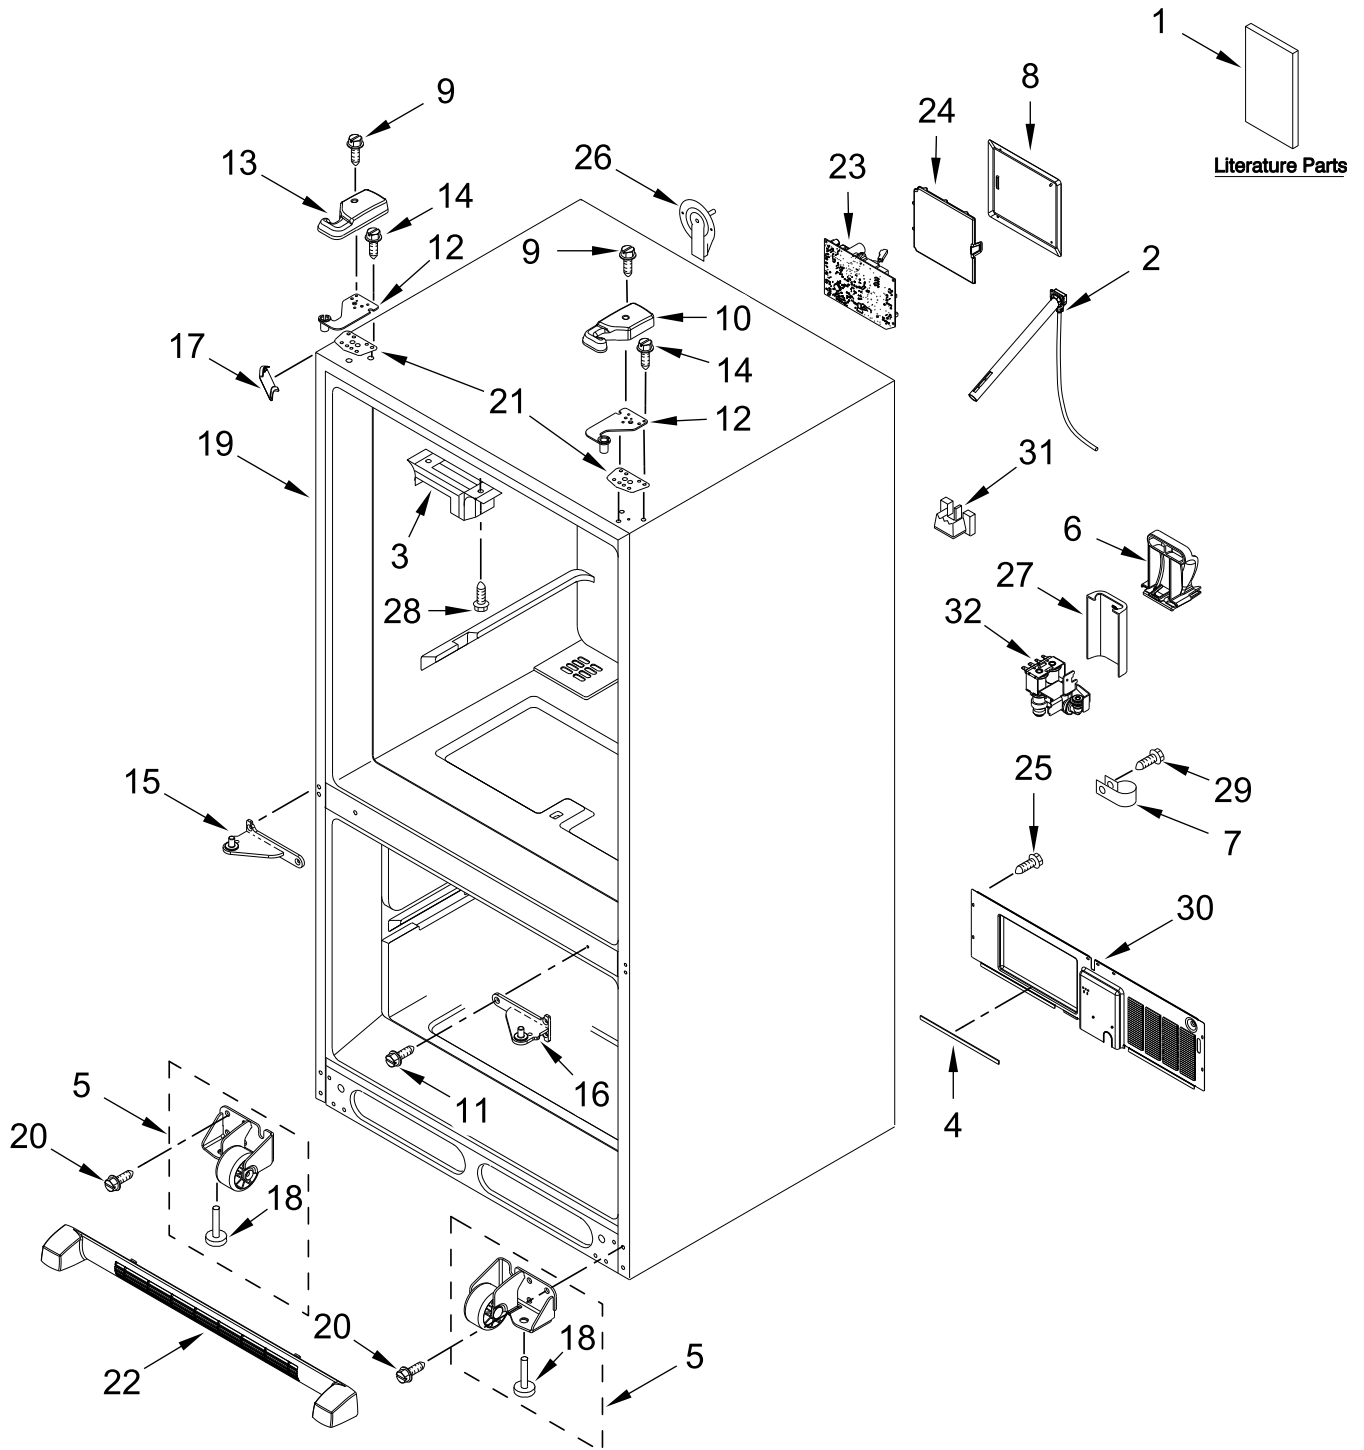

# CABINET PARTS

# CABINET PARTS

<u>Illus.</u> <u>No.</u>	<u>Part No.</u>	<u>Description</u>	<u>Illus.</u> <u>No.</u>	<u>Part No.</u>	<u>Description</u>	<u>Illus.</u> <u>No.</u>	<u>Part No.</u>	<u>Description</u>
1		Literature Parts	11	W10673840	Screw (Stainless)	21		Shim, Hinge
	W11580822	Owners Manual	12		Hinge, Top		12999501	Left Hand
	W11730574	Energy Guide		W11456626	Left Hand		12999502	Right Hand
	W11665552	Tech Sheet		W11456625	Right Hand	22		Assembly, Grille (Includes Clips)
2	W11046934	Assembly, Fill Tube (Includes Tubing, Fill Tube Elbow, Tube Insert and Clamp)	13		Cover, Hinge Left Hand (Includes Foil)		W10534155	Grey
3	12698403	Plate, Pivot		W10337648	Grey	23	W10317076	Board, HV Control
4	W11534848	Gasket	14	12992403	Screw	24	W10296541	Lid, HV Control Box
5		Assembly, Roller	15		Hinge, Center	25	12990702	Screw
	W10515763	Left Hand		W11610757	Left Hand	26	12726003	Cover, Water Line
	W10515762	Right Hand	16		Hinge, Center	27	W10208593	Guard, Dual Water Valve
6	W10528513	Sweep, Dual Tube		W11610758	Right Hand	28	688983	Screw
7	M0108107	Clamp, Tube	17		Cover, Corner	29	12990504	Screw
8	12961602	Cover, Control Box		12587703AP	Grey	30	W10211855	Cover, Unit
9	12992602	Screw	18	W10141622	Brake, Roller	31	W11651067	Block, Fill Tube
10		Cover, Hinge Right Hand	19		Cabinet (Not A Serviceable Part)	32	W11446816	Valve, Water Inlet
	12962302AP	Grey	20	W10709365	Screw			

# REFRIGERATOR LINER PARTS