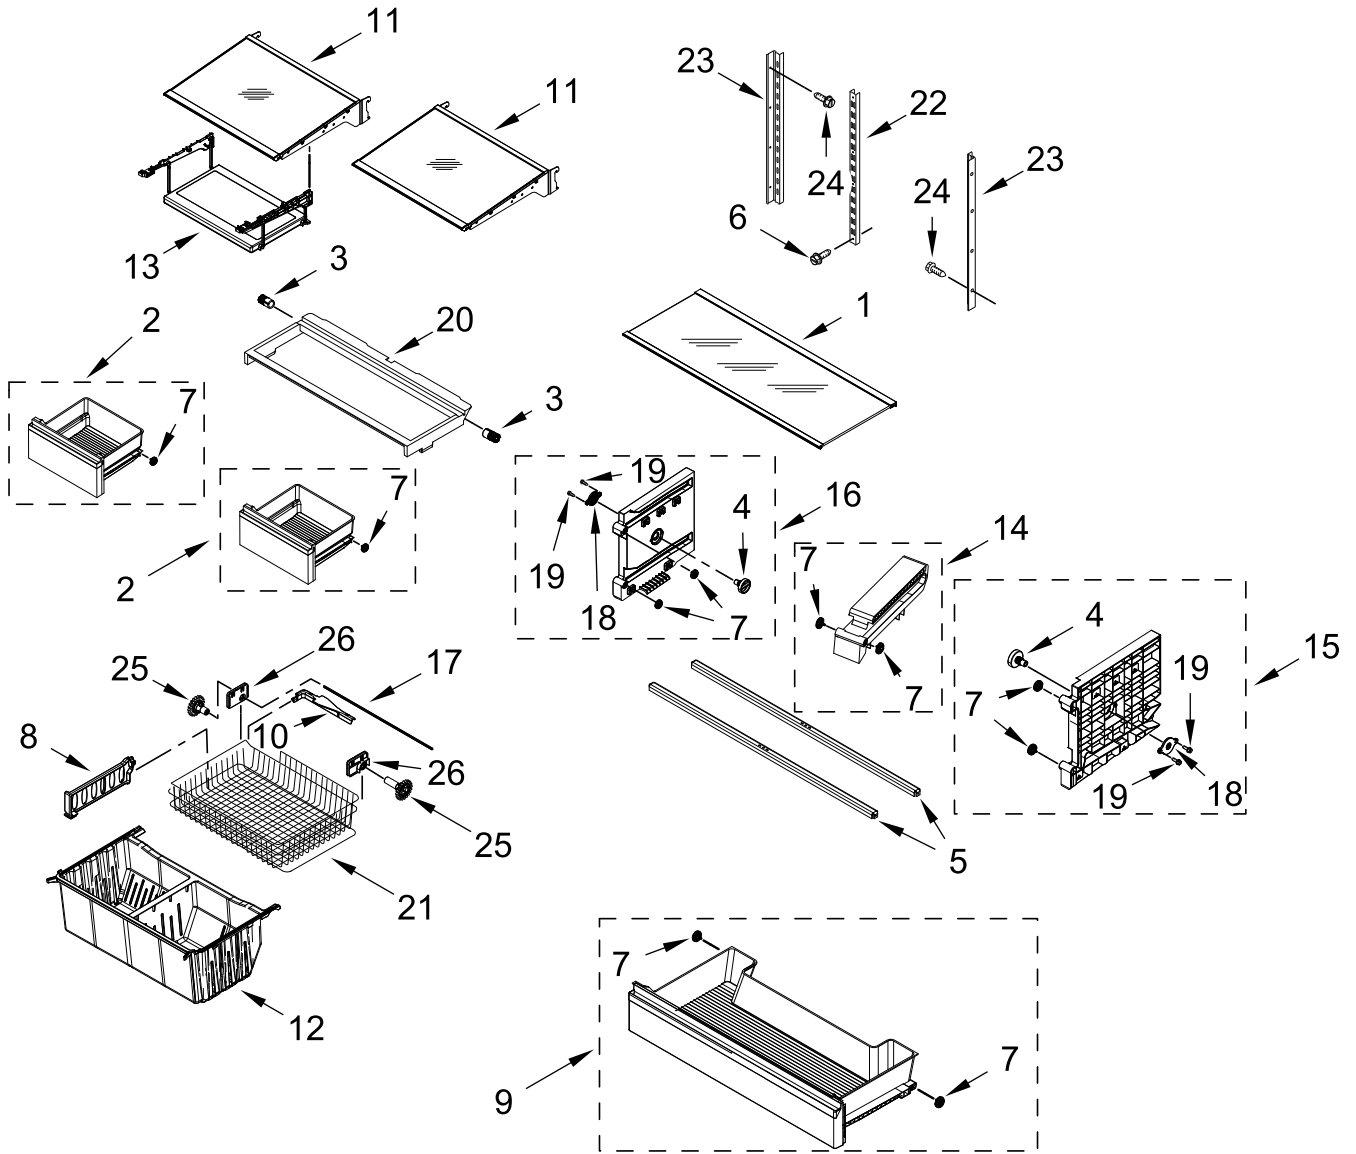

SHELF PARTS

SHELF PARTS

<u>Illus. No.</u>	<u>Part No.</u>	<u>Description</u>	<u>Illus. No.</u>	<u>Part No.</u>	<u>Description</u>	<u>Illus. No.</u>	<u>Part No.</u>	<u>Description</u>
1	W11710604	Cover, Pantry Glass	10	W10149389N	Lift, Bail Arm	19	W10804977	Screw
2	W11694347	Assembly, Crisper Pan	11	W11611160	Assembly, Shelf	20	W11700893	Frame, Crisper
3	W11705308	Support, Crisper Frame	12	W11028646	Bin, Lower	21	W11115548	Basket, Freezer (Upper)
4	W10840922	Knob, Side Support	13	W11655022	Assembly, Nesting Shelf	22	W10273463	Ladder, Center
5	W11700717	Brace, Crisper Support	14	W11694397	Assembly, Pan Center Support	23	W10569182	Ladder, Side
6	W10215666	Screw	15		Adapter, Side	24	12990513	Screw
7	W11606482	Assembly, Crisper Roller		W11694396	Right Hand	25		Gear
8	W10241046	Divider, Basket (Upper)	16		Adapter, Side		W10474716	Left Hand
9	W11694391	Assembly, Pantry Pan		W11694395	Left Hand	26		Mount, Gear
			17	W10802333	Shaft, Rack		W10348259	Left Hand
			18	W10840918	Flange, Side Support		W10348260	Right Hand